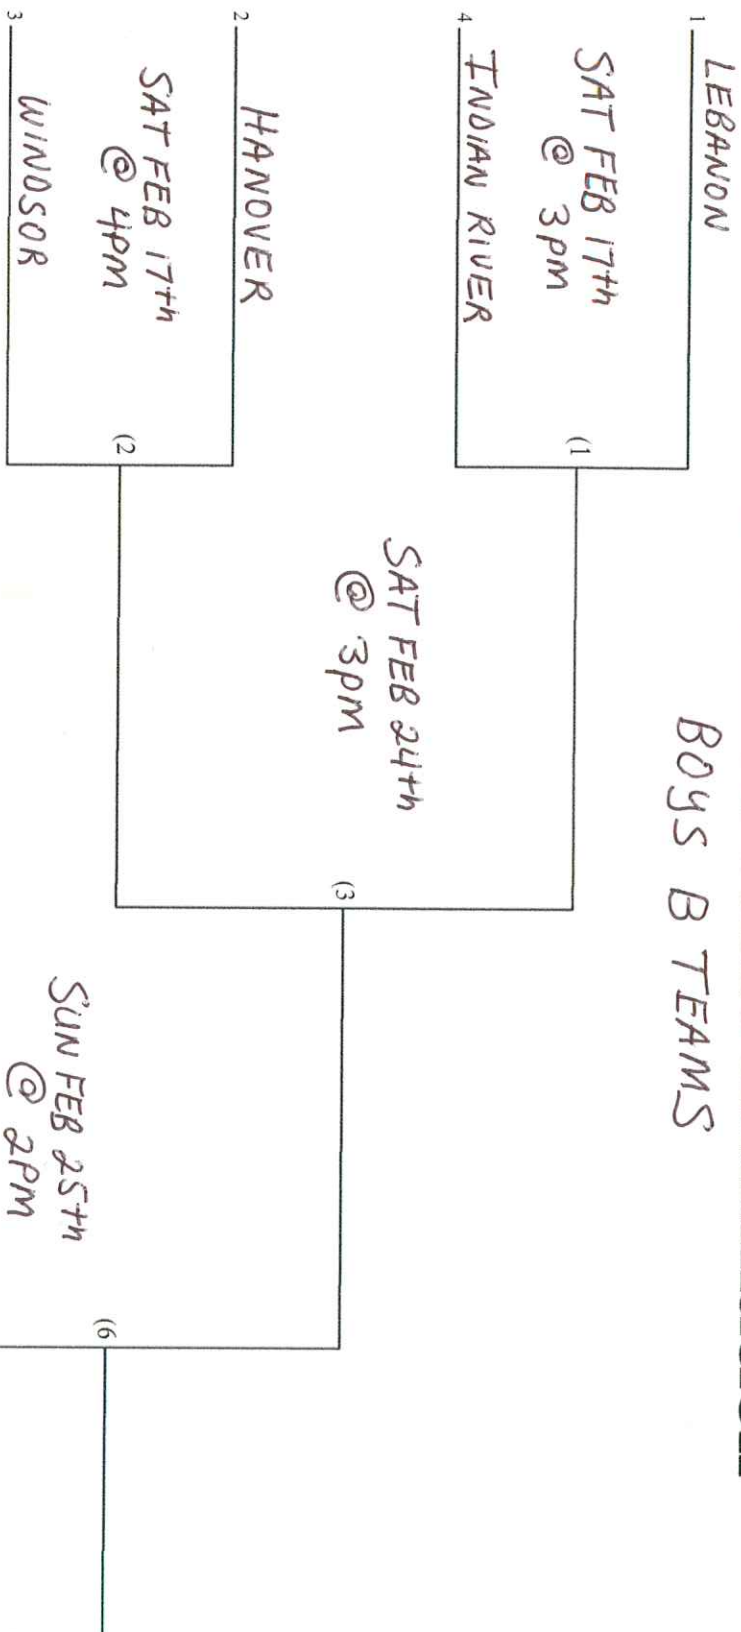

6 Team Double Elimination

Boys A TEAMS

Loser's Bracket

--- L10 If First Loss

4 Team Double Elimination

Boys B TEAMS

Loser's Bracket

8 Team Double Elimination

GIRLS A TEAMS

Loser's Bracket

--- L14 if First Loss