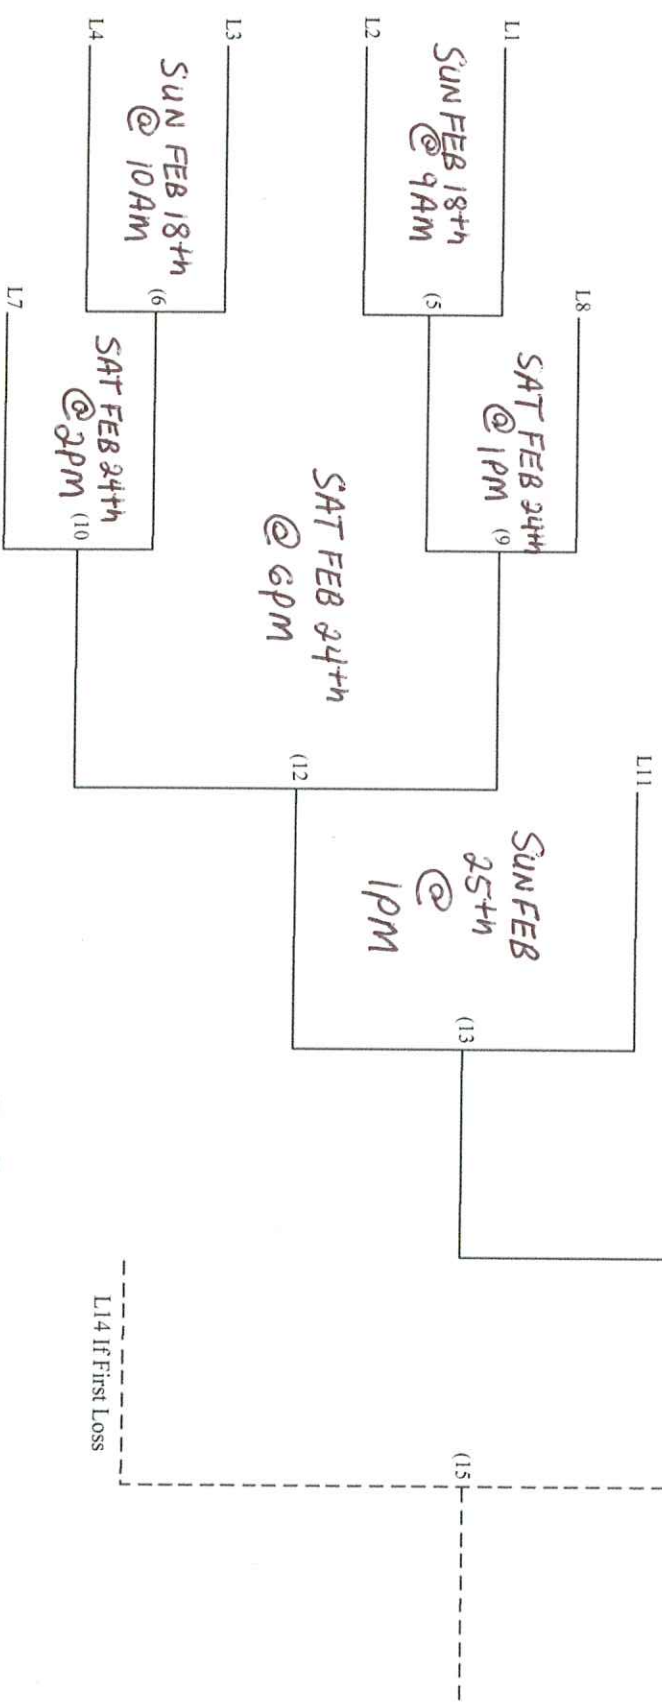

6 Team Double Elimination

Boys A TEAMS

Loser's Bracket

--- L10 If First Loss

4 Team Double Elimination

Boys B TEAMS

Loser's Bracket

8 Team Double Elimination

GIRLS A TEAMS

Loser's Bracket

--- L14 if First Loss