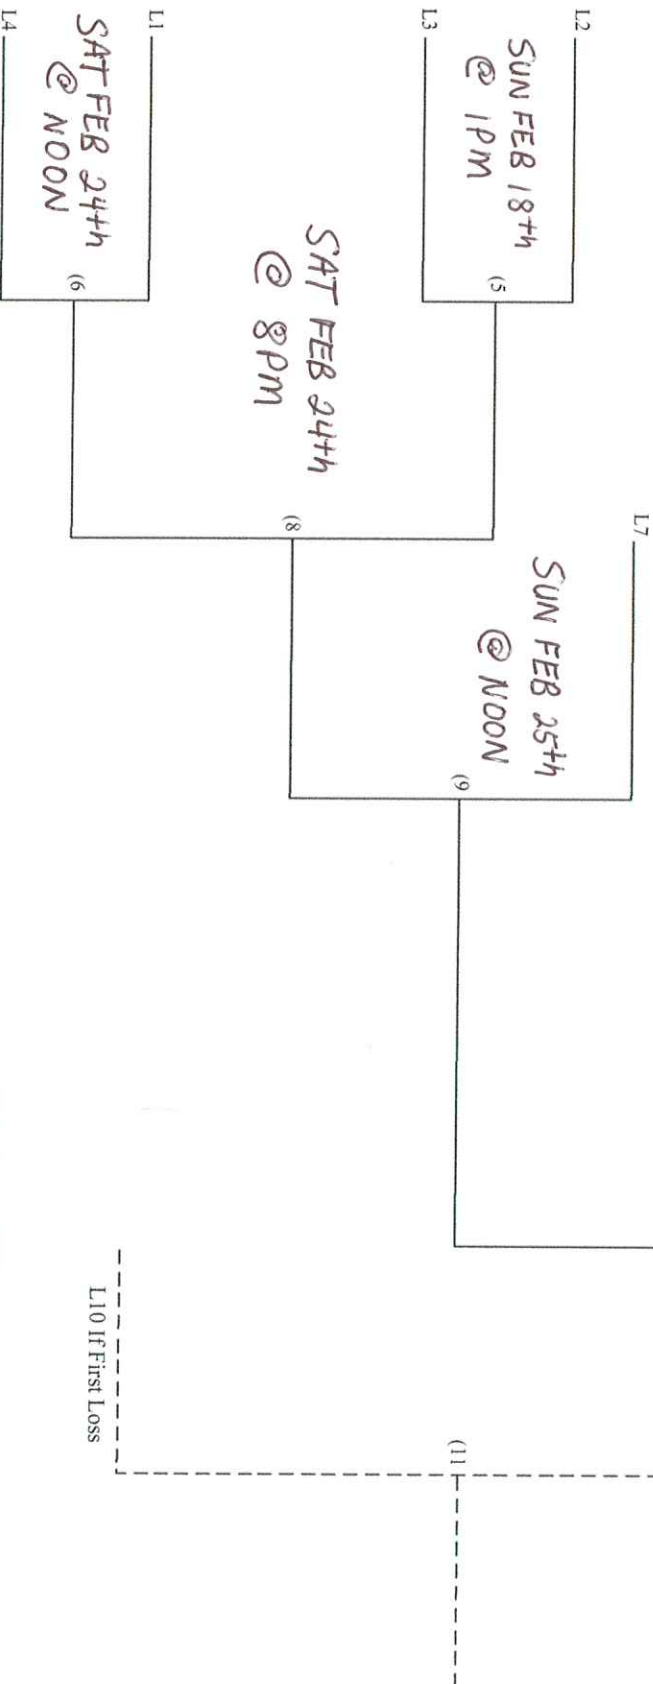

6 Team Double Elimination

Boys A TEAMS

Loser's Bracket

--- L10 If First Loss

4 Team Double Elimination

Boys B TEAMS

Loser's Bracket

8 Team Double Elimination

GIRLS A TEAMS

Loser's Bracket

--- L14 if First Loss