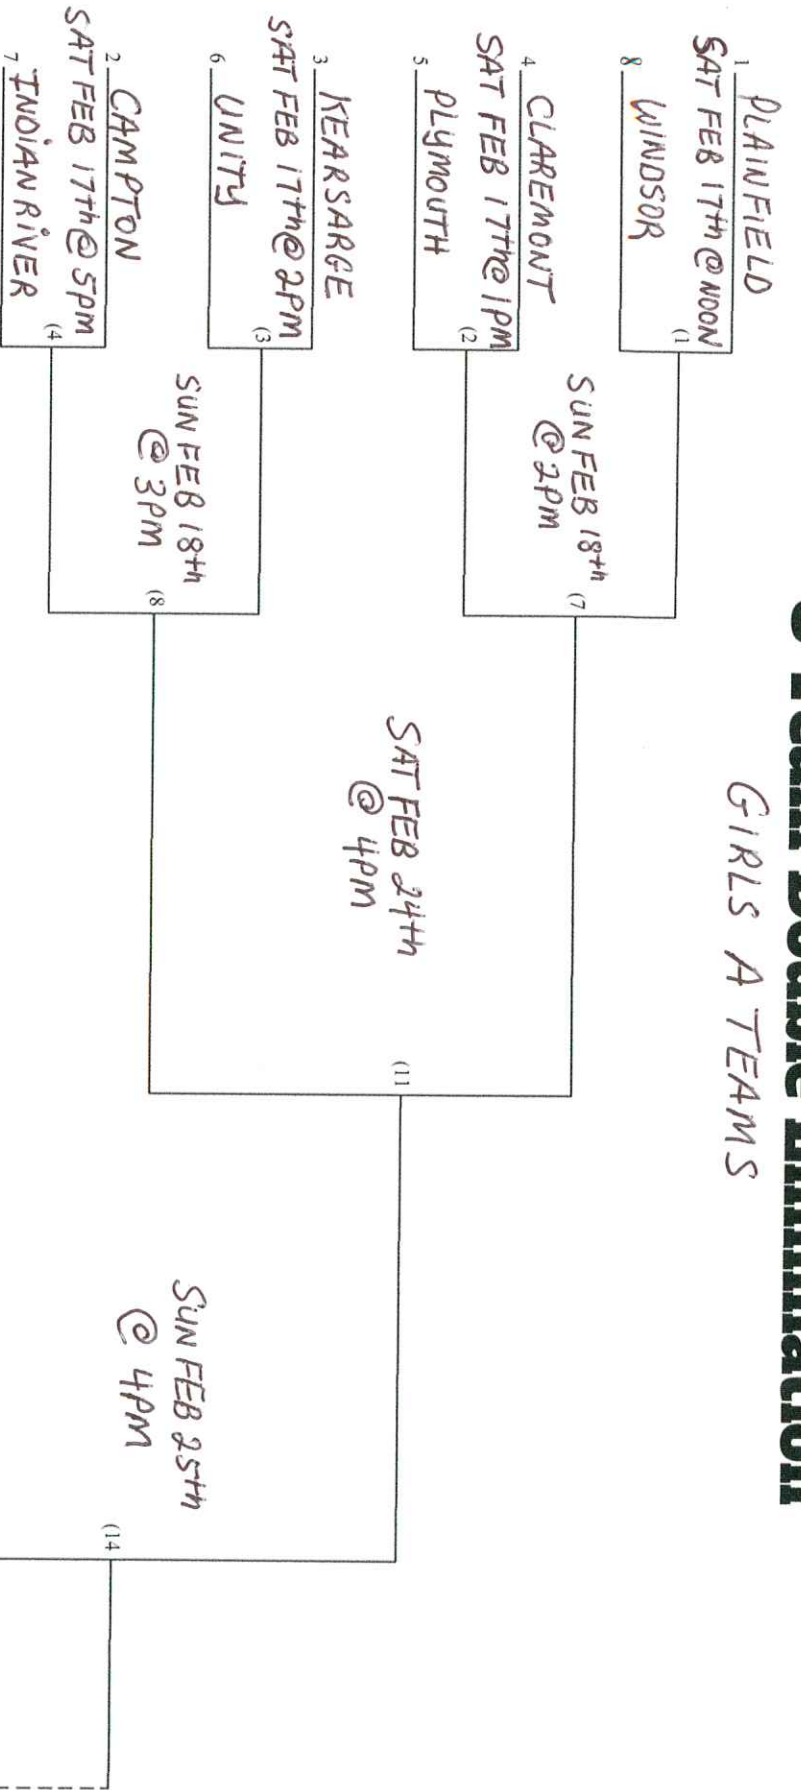

6 Team Double Elimination

Boys A TEAMS

Loser's Bracket

--- L10 If First Loss

4 Team Double Elimination

Boys B TEAMS

Loser's Bracket

8 Team Double Elimination

GIRLS A TEAMS

Loser's Bracket

--- L14 if First Loss