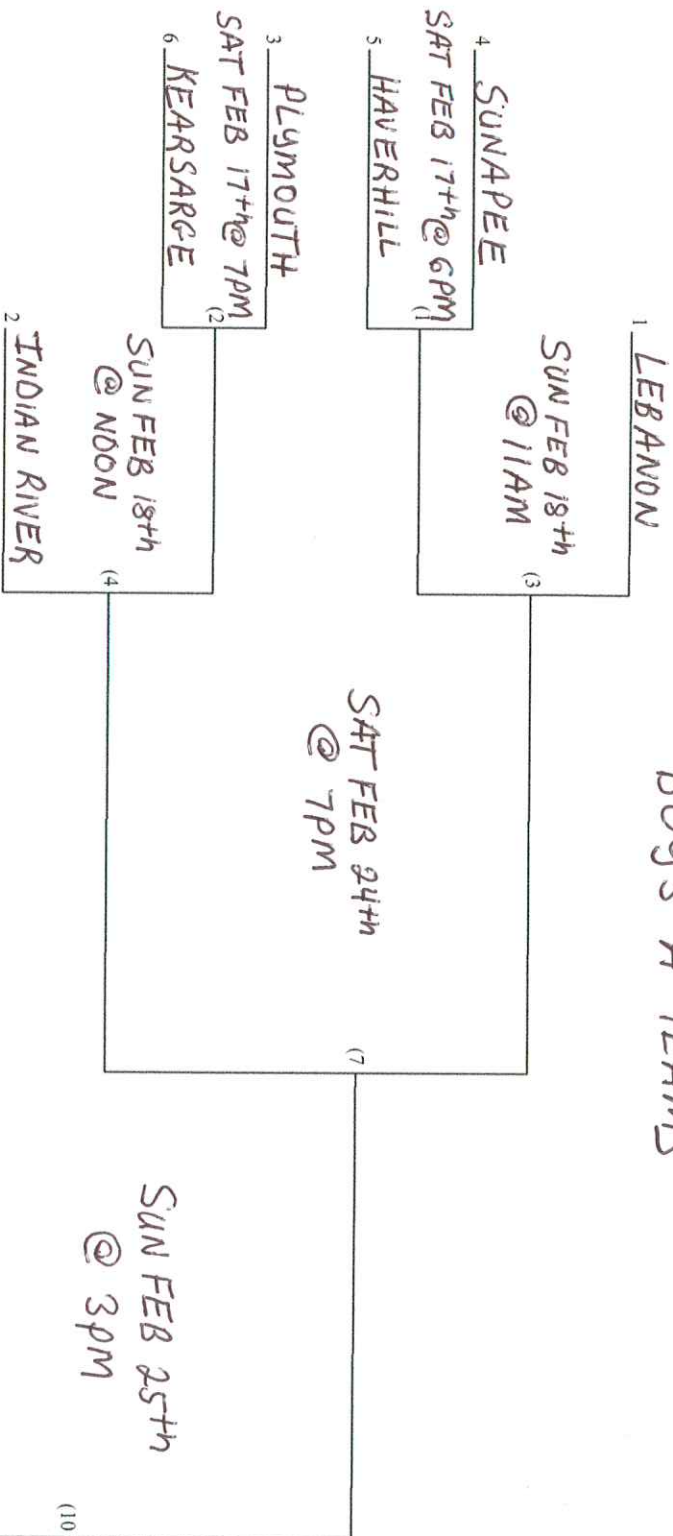

6 Team Double Elimination

Boys A TEAMS

Loser's Bracket

--- L10 If First Loss

4 Team Double Elimination

Boys B TEAMS

Loser's Bracket

8 Team Double Elimination

GIRLS A TEAMS

Loser's Bracket

--- L14 if First Loss